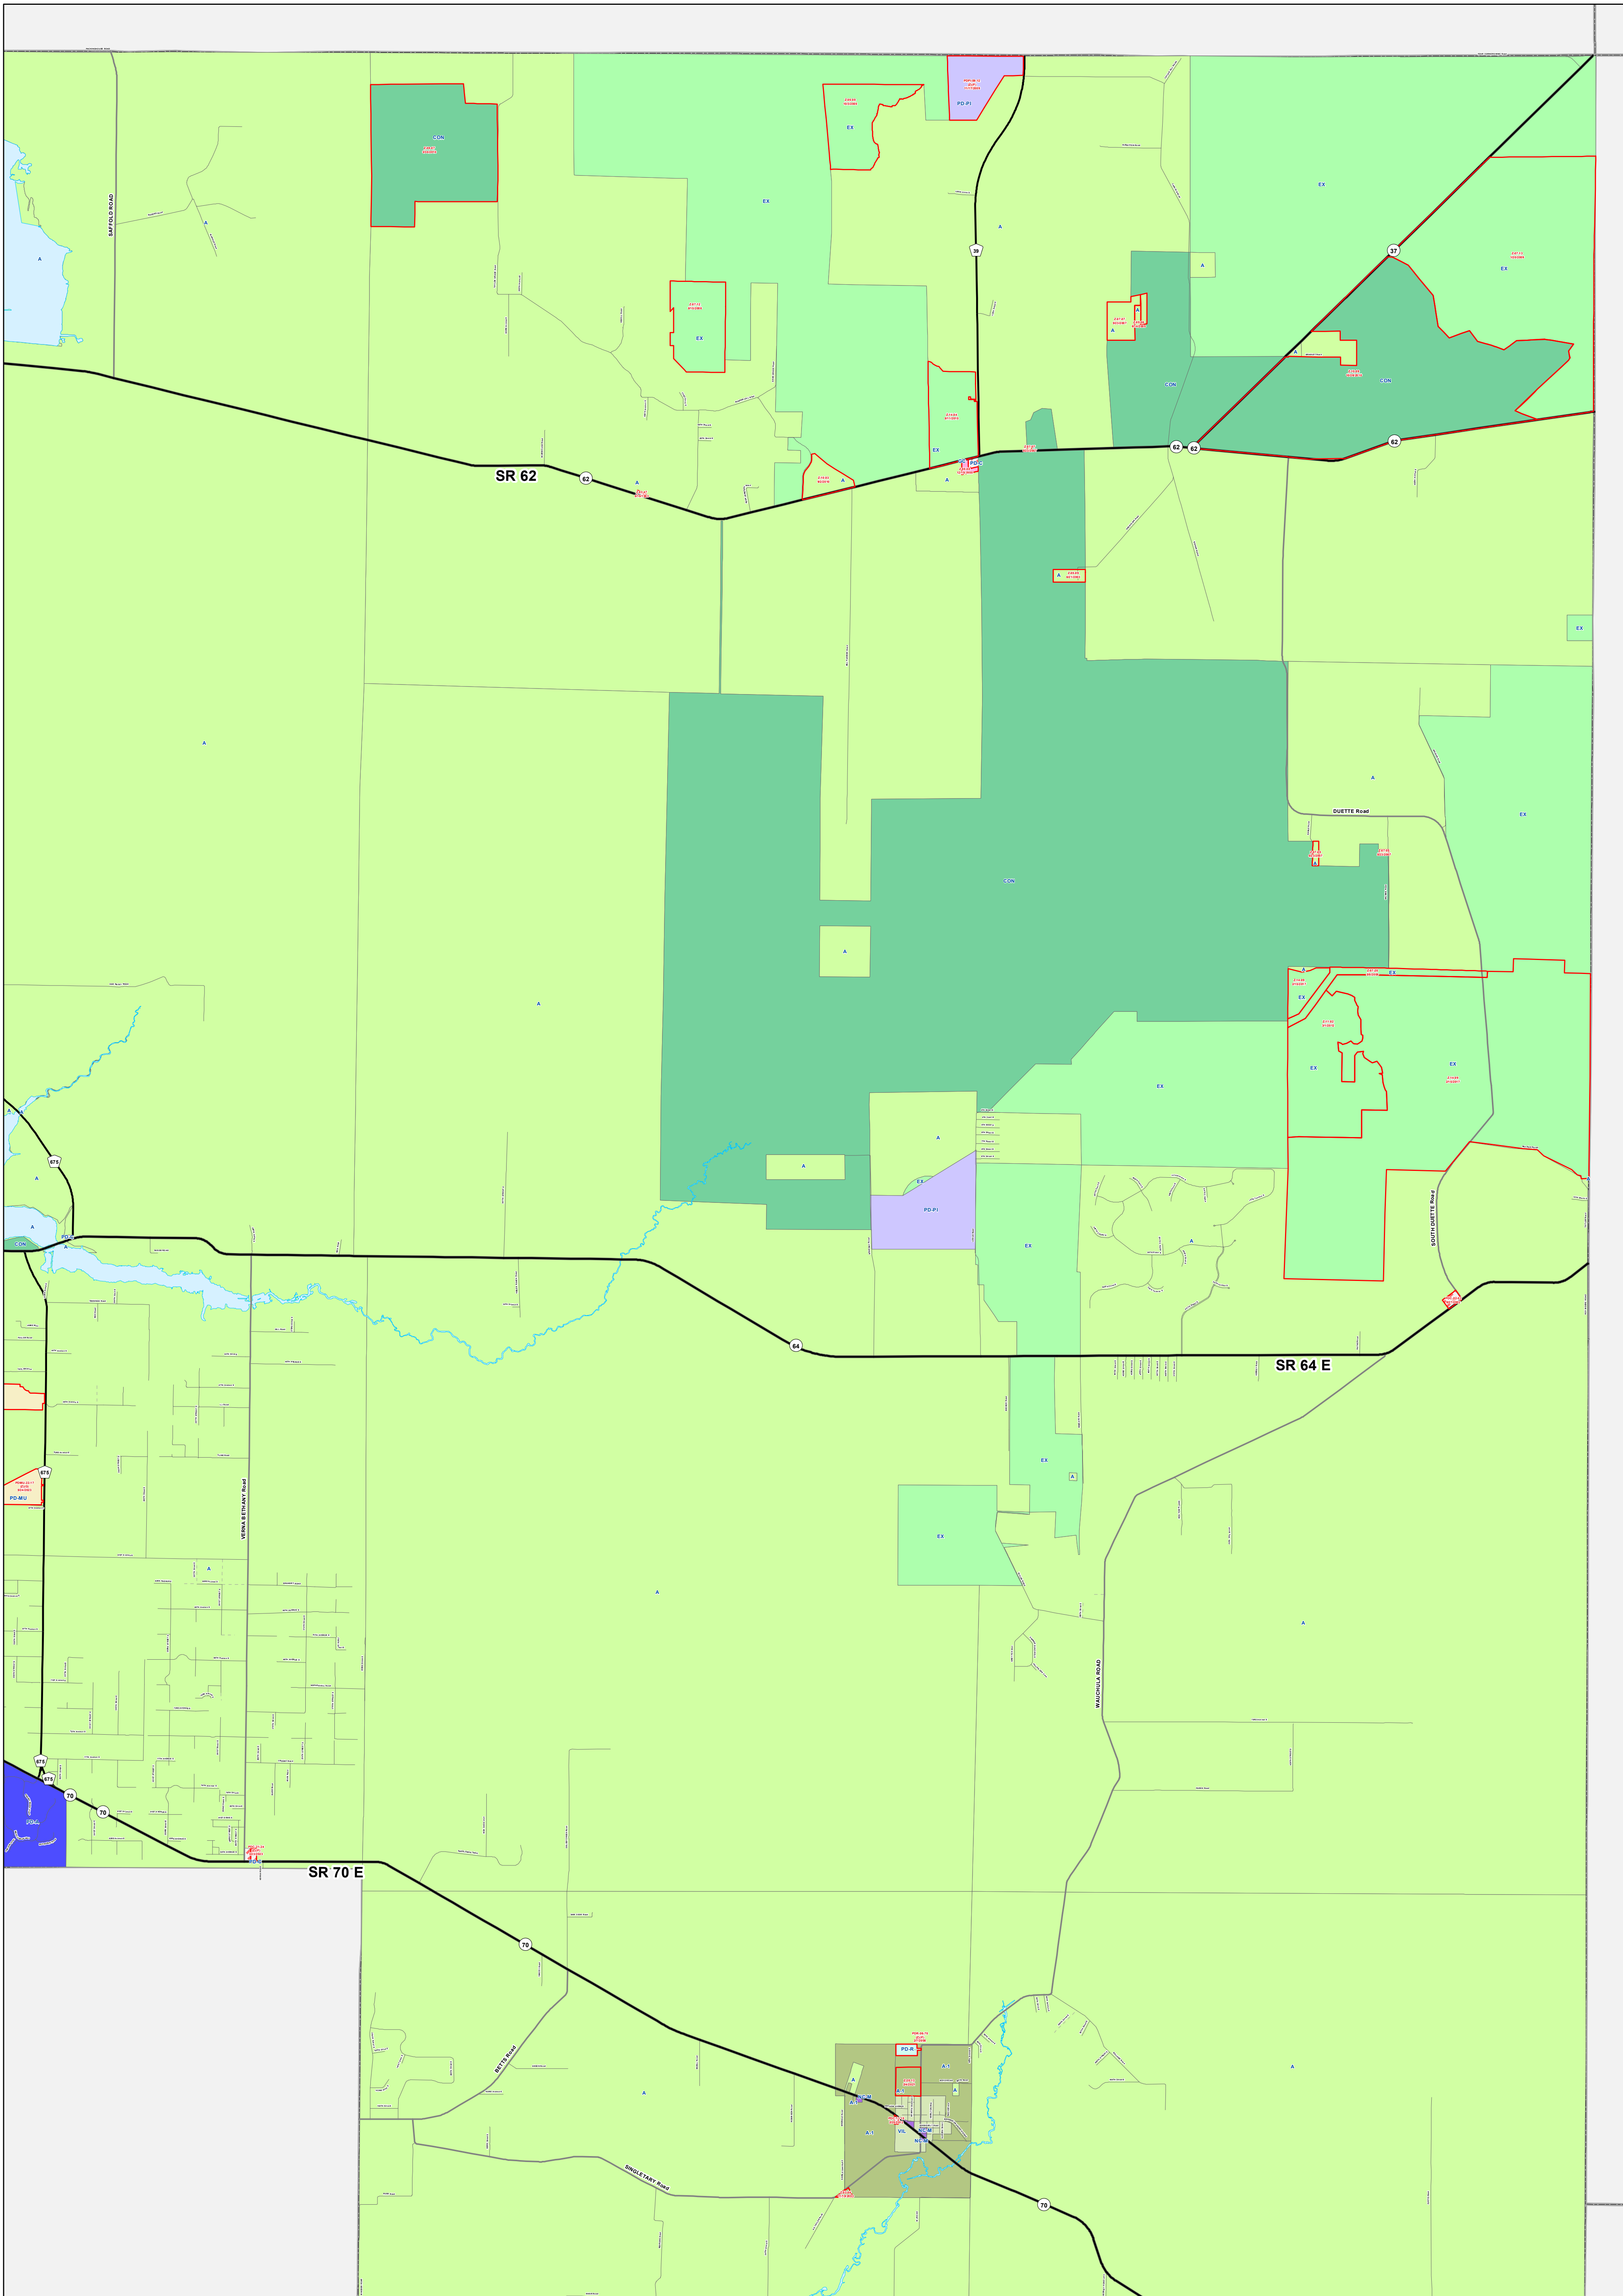

REZONES - EAST COUNTY 2002 - 2023

REZONE BOUNDARY
ORD. NUMBER
ORD. DATE

CURRENT FROM 2002 - SEPT. 2023